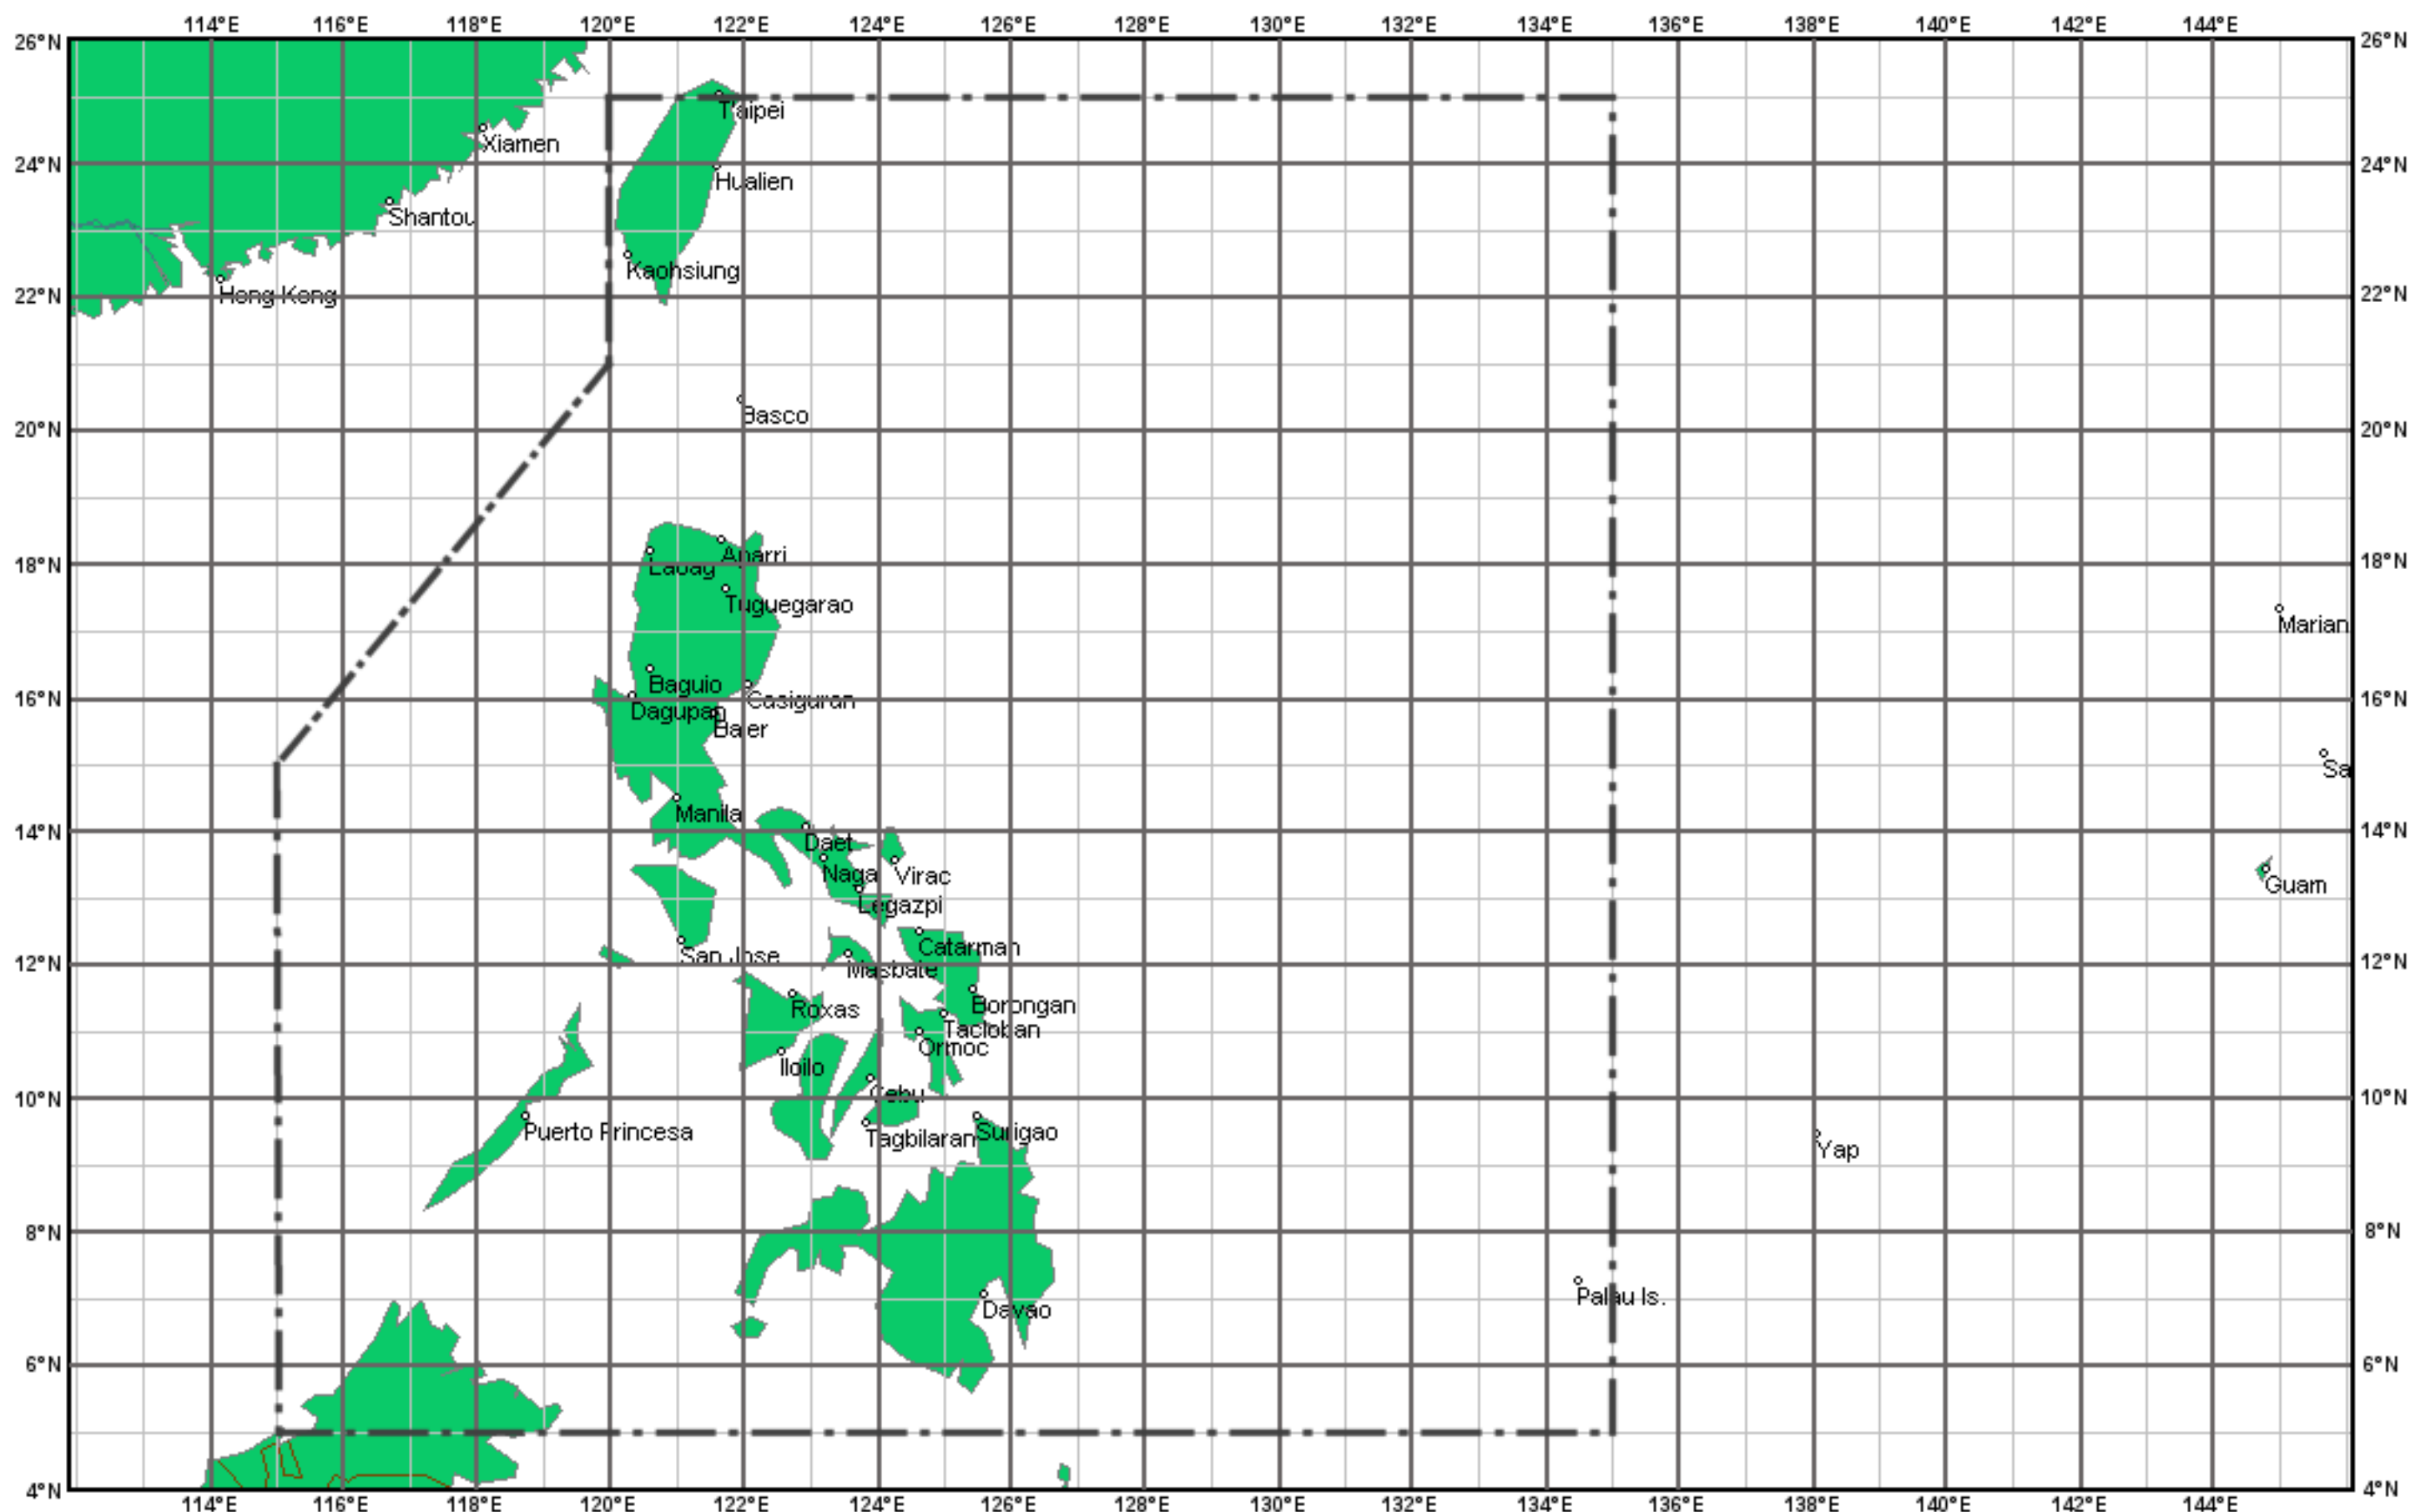

Philippine Typhoon Tracking Chart

© Typhoon2000.com, Naga City, Camarines Sur

Special Rhumb Lines depicts PAGASA's Philippine Area of (Forecasting) Responsibility
Created by: David Michael V. Padua [Map Graphic Generated by GlobalTracks Software]